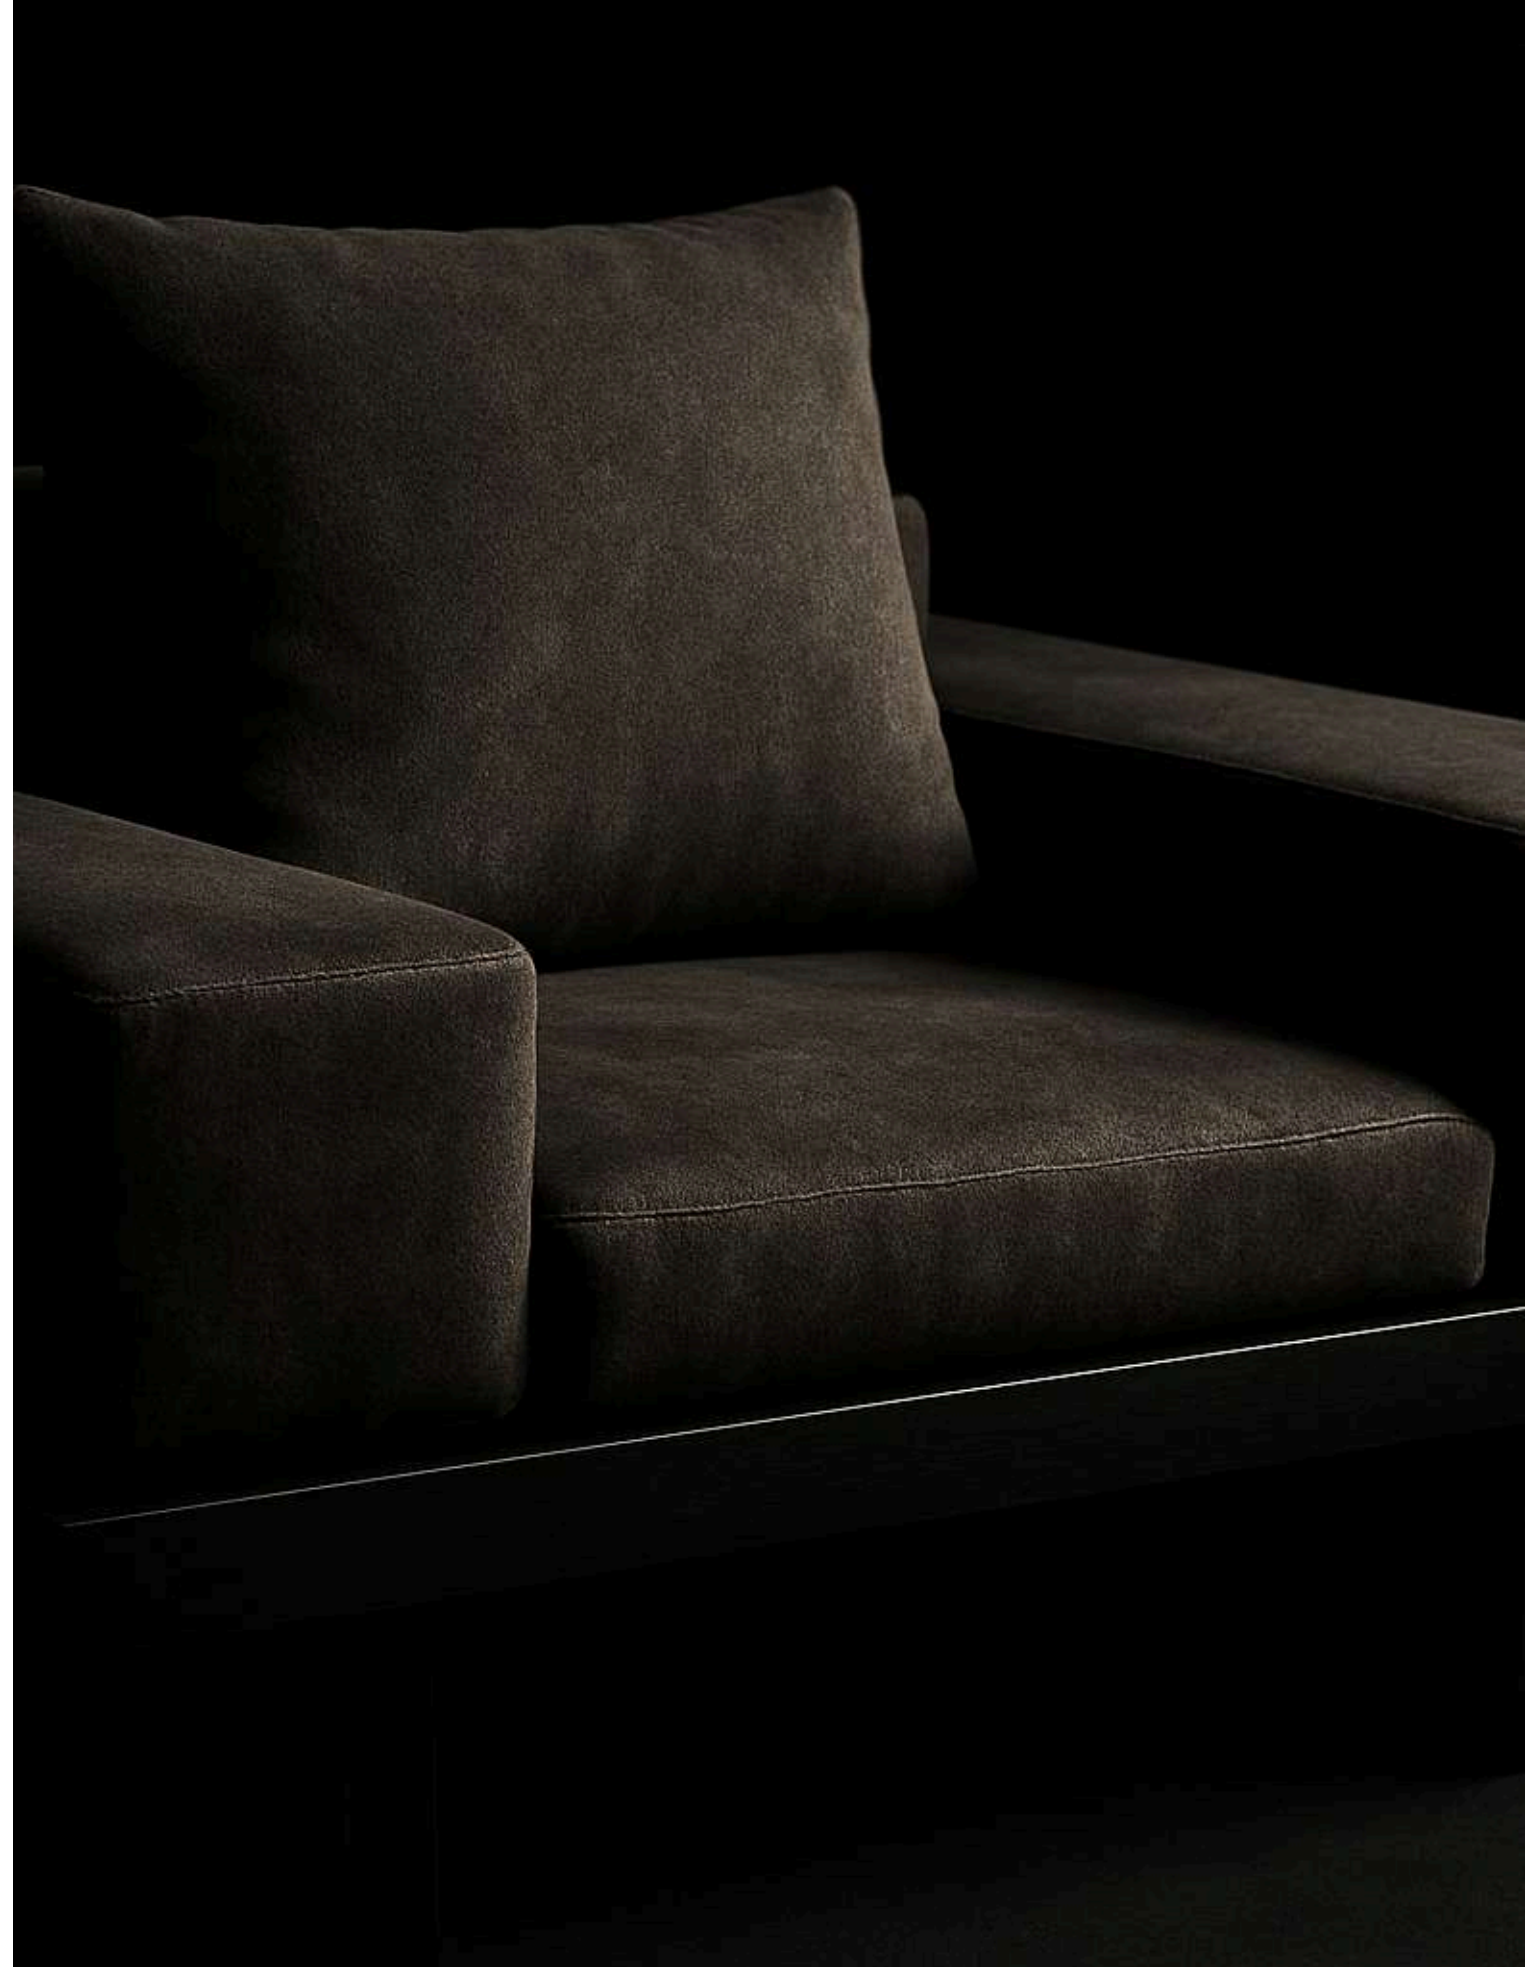

Perfect for luxurious interiors, from private suites to contemporary living spaces, the Amora Lounge Chair exemplifies modern serenity and timeless craftsmanship.

KYOTO

The KYOTO Single Seater is a bold exercise in Japandi-inspired minimalism, combining a low-profile architectural silhouette with high-end tactile comfort. Upholstered in premium slate-grey suede, this armchair features oversized, block-style cushions that offer an expansive and grounded seating experience. The plush suede body is supported by a thick, matte black wooden plinth base with wide slab legs, emphasizing a clean and stable design language. Perfect for luxury lounges or minimalist master suites, the KYOTO provides a sophisticated, singular sanctuary that balances modern editorial aesthetics with the serene vibes of contemporary Zen design.