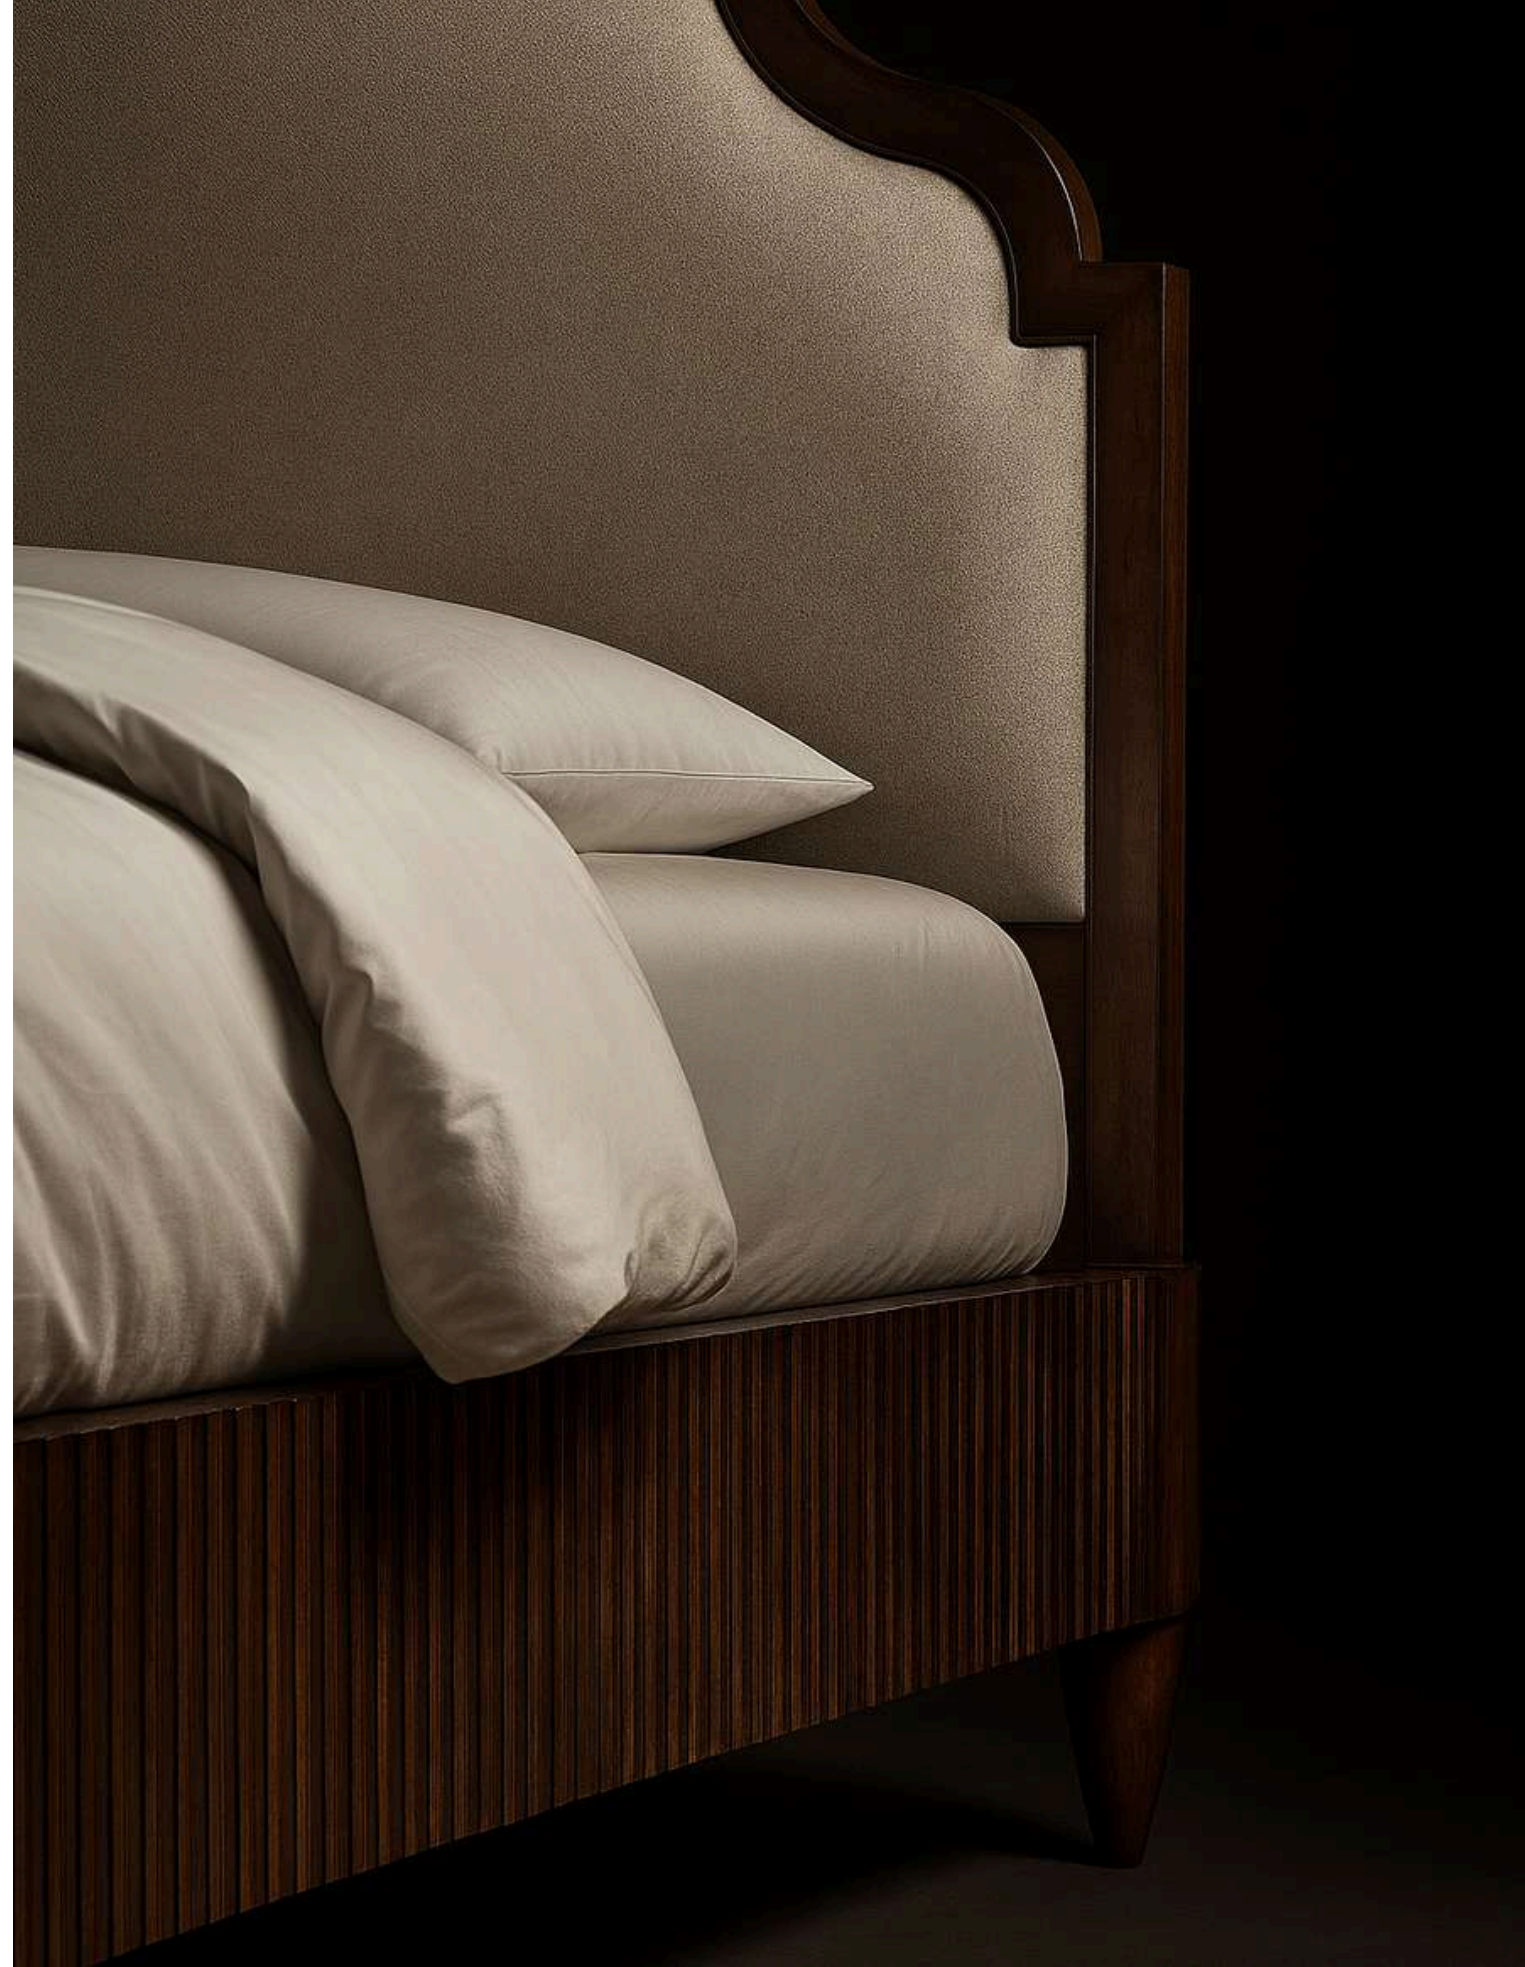

CAVARA

The Cavara Bed Frame captures the timeless elegance of tropical craftsmanship with a refined contemporary touch. Its grand silhouette features a sculpted headboard framed in solid wood with natural rattan panels, creating a rich interplay of texture and tone. The hand-turned posts add a touch of classic detailing, while the clean lines of the frame anchor the piece in modern simplicity.

BELLEVUE

The Bellevue Bedframe is a sophisticated centerpiece that marries classic architectural curves with a clean modern aesthetic. It features a stunning scalloped headboard outlined in a rich dark thick wood frame, creating a bold silhouette that defines any bedroom space. The headboard is upholstered in a premium cream linen fabric, providing a soft and luxurious texture that contrasts beautifully with the deep wood tones. Complementing the elegant top, the base of the bed is detailed with vertical fluting across the footboard, standing on tapered legs for a refined and elevated look. This bedframe is an ideal choice for those looking to create an upscale and tranquil sanctuary with a touch of timeless luxury.