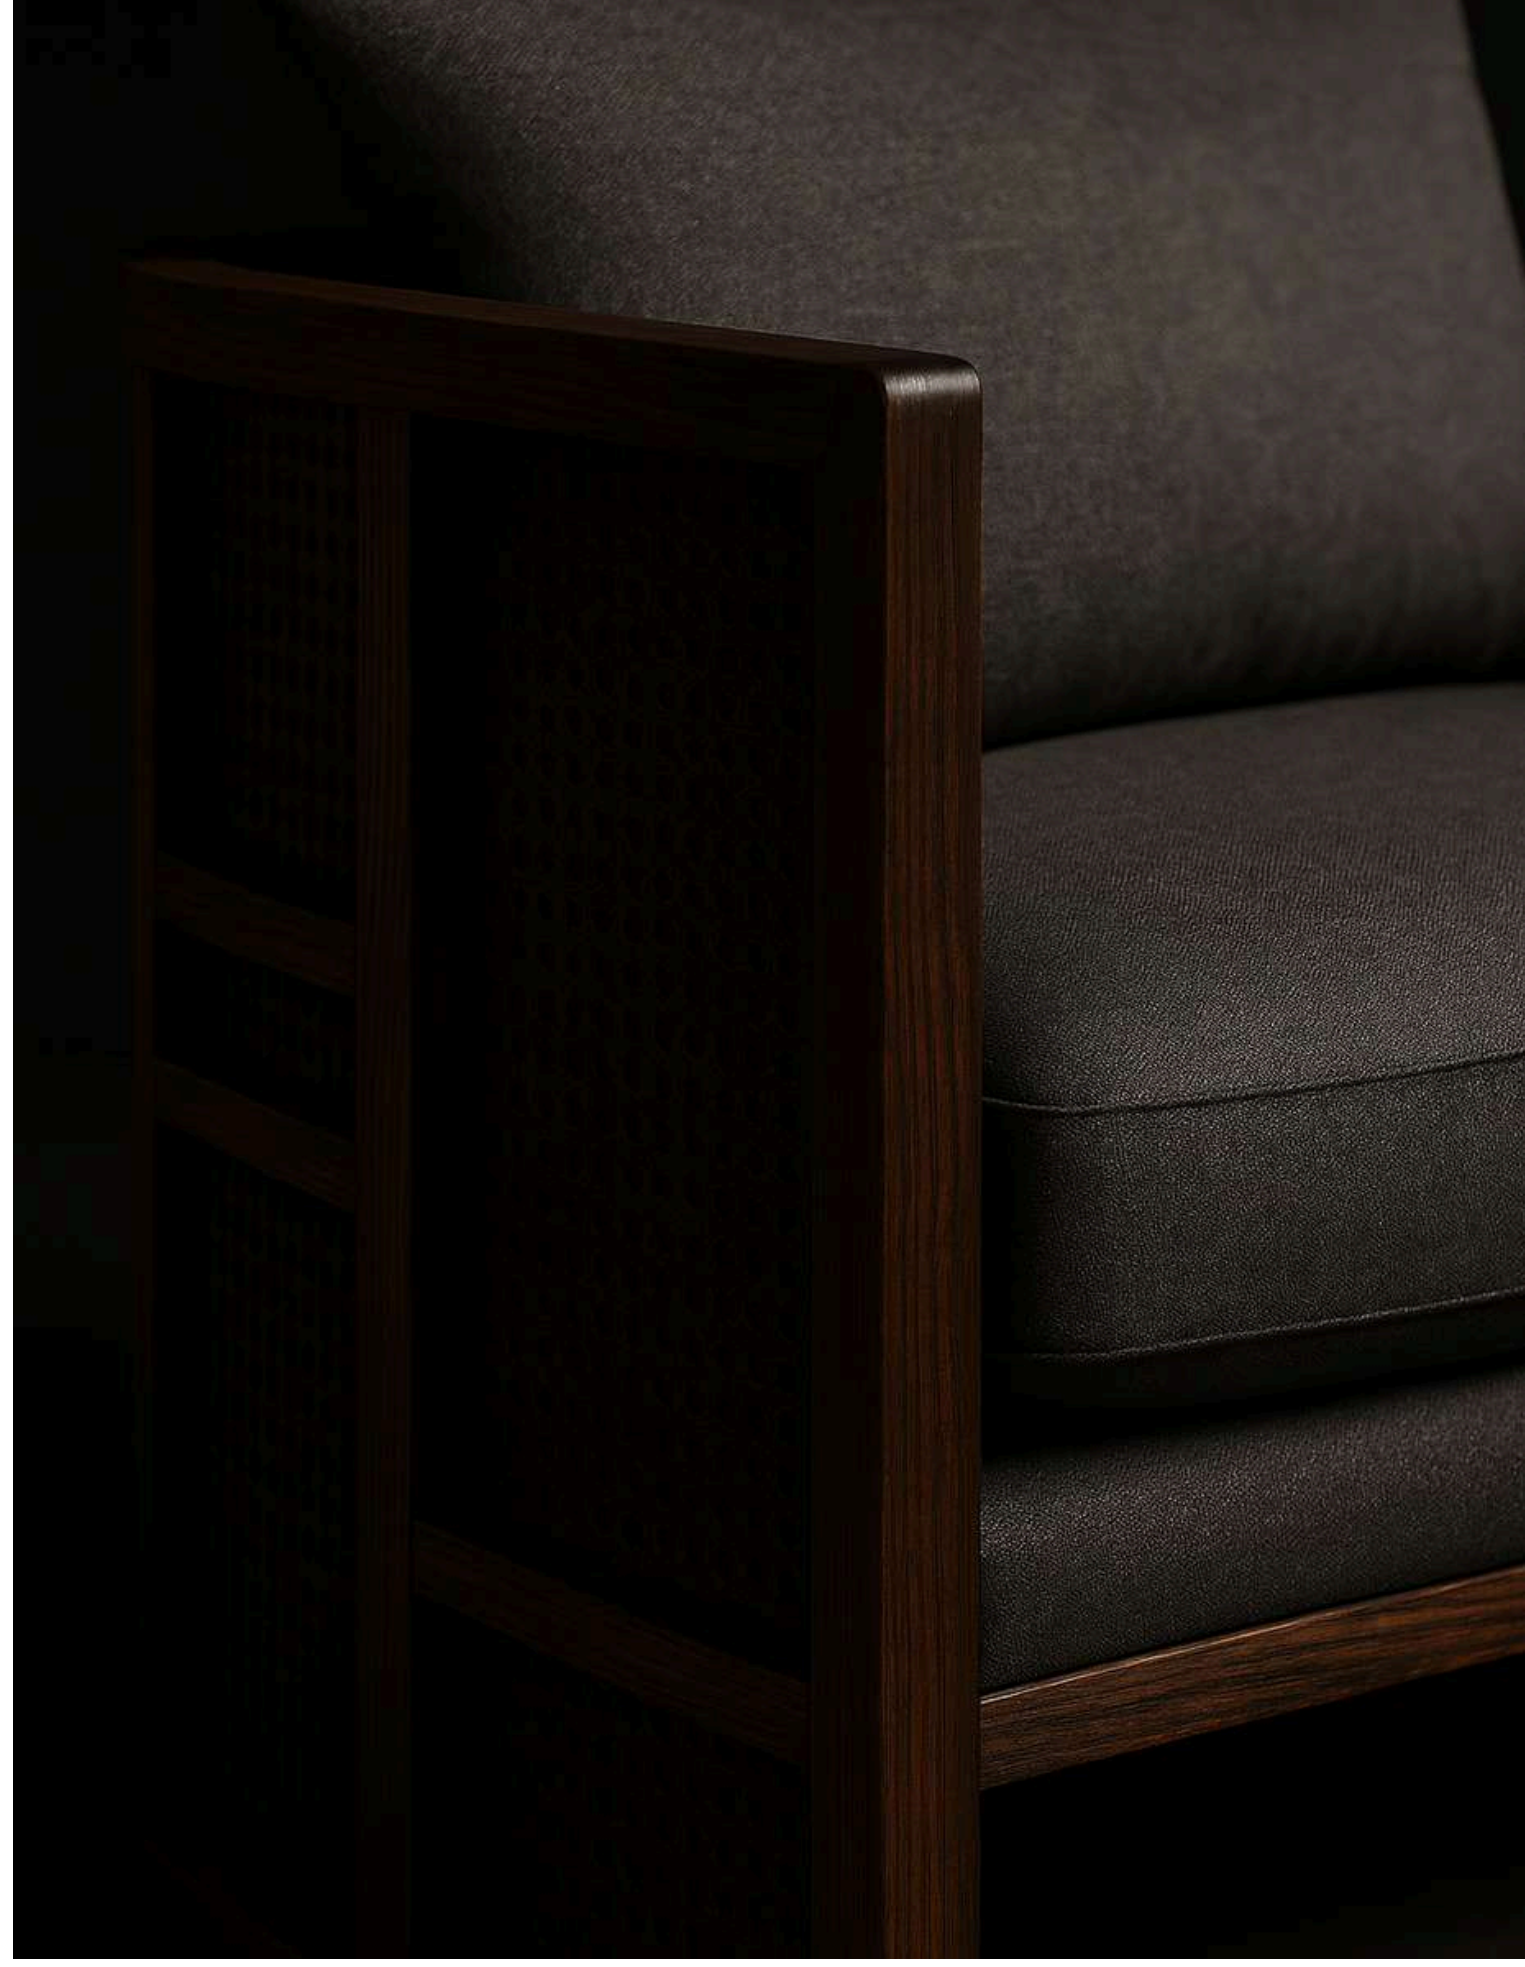

NOIR

The NOIR Sofa is an exquisite embodiment of quiet luxury, featuring a low-profile architectural frame that grounds any contemporary living space with effortless style. It is meticulously upholstered in a premium-grade linen, offering a soft yet durable texture that highlights the piece's clean, minimalist lines. The design is anchored by a solid wood base in a deep ebony finish, which extends slightly to create subtle built-in side ledges. With its distinctive oversized bolster armrests and deep, plush seating, the NOIR Sofa provides a perfect balance of high-end editorial aesthetics and superior comfort.

BLANCO

The Blanco Chair is a quiet expression of elegance—where sleek lines and soft form meet in perfect symmetry. Its high back and generous seat are wrapped in a creamy, cloud-toned fabric, delivering both poise and plush comfort. Elevated on slender metal legs with subtle brass-capped feet, Blanco blends minimalism with a whisper of glamour.

Designed for refined living spaces or serene corners, this piece offers a modern take on timeless sophistication.

MONTARO

The Montaro Chair blends the richness of traditional craftsmanship with a modern architectural edge. Inspired by classic Asian joinery and the quiet strength of gridline structures, its dark timber frame features woven panel detailing that nods to heritage design. The deep charcoal cushions provide generous comfort with a refined silhouette, creating a piece that feels both grounded and elevated. Montaro is made for interiors that value texture, depth, and timeless presence.